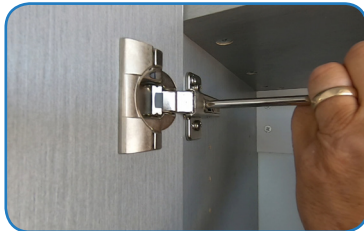

CUSTOM DESIGNS AND SIZES AVAILABLE

W= Wall cabinet

T= Tall cabinet (pantry)

U= Upper cabinet

W x H x D

W242424

W242416

W362424

W362416

U242012

U362012

T247224

T247216

T367224

T367216

T248224

T248416

T368424

T368416