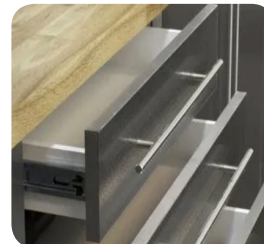

Free float off
floor design

Drawers can hold up
to 75lbs based on the
drawer slides

Classic Black

White

Carleton

Flavia

Stainless

Canadian Gray

SLIDE-LOK[®]
Garage Floors & Storage Systems

SLIDE-LOK PRODUCTS

GARAGE FLOORS & STORAGE SYSTEMS

CUSTOM DESIGNS AND SIZES AVAILABLE

W= Wall cabinet

T= Tall cabinet (pantry)

U= Upper cabinet

W x H x D

2448 graphite nebula

2472 graphite nebula

2424 butcher block

2448 butcher block

2472 butcher block

HIGH QUALITY CONSTRUCTION

LIMITED-LIFETIME WARRANTY

Blum soft close hinges and
drawer slide