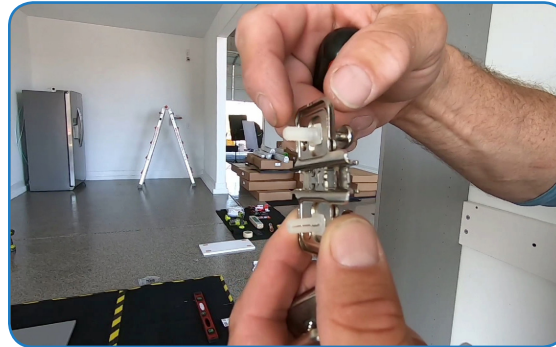

2448 graphite nebula

2472 graphite nebula

2424 butcher block

2448 butcher block

2472 butcher block

HIGH QUALITY CONSTRUCTION

LIMITED-LIFETIME WARRANTY

Blum soft close hinges and
drawer slide